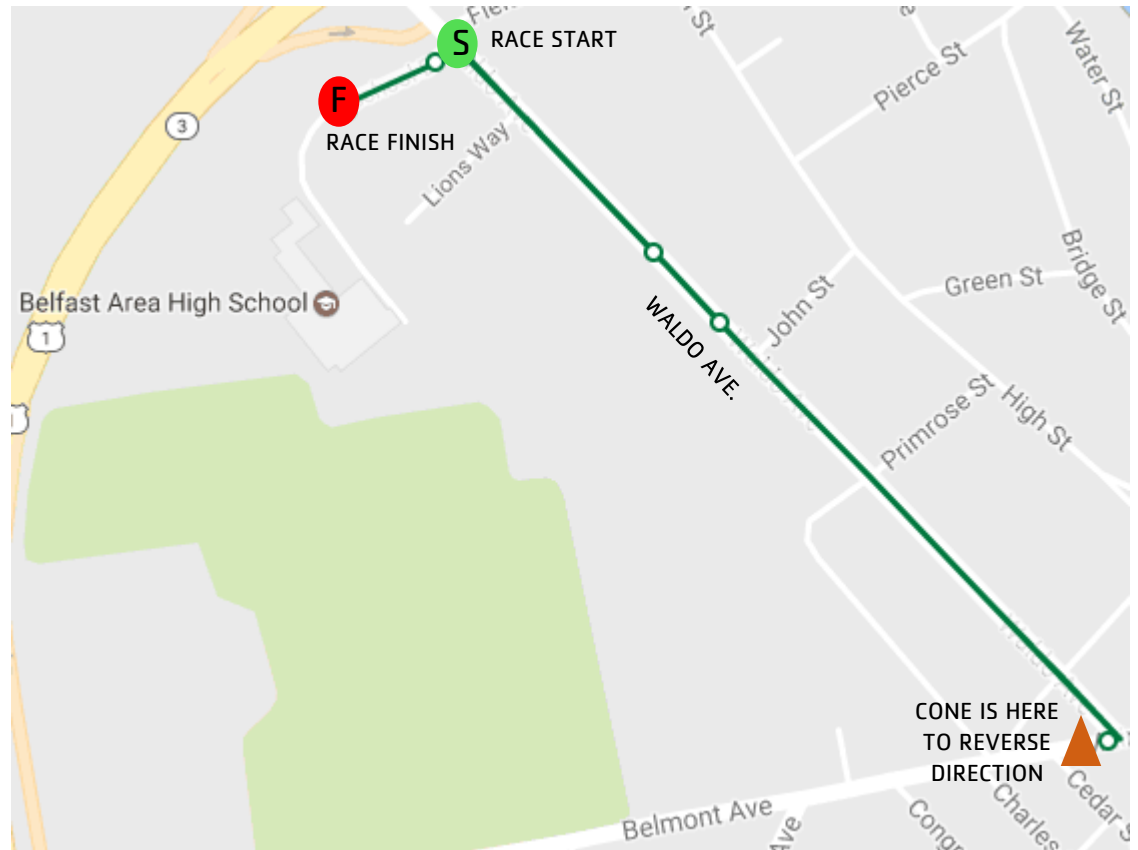

FOR YOUTH DEVELOPMENT®
FOR HEALTHY LIVING
FOR SOCIAL RESPONSIBILITY

Pancake Triple Stack: a Trio of Road Races 1-Mile Family Fun Run / Walk Road Race Course Map

Date: Sunday, October 7, 2018
Location: Belfast Area High School (BAHS)
98 Waldo Avenue, Belfast, ME
Race Time: 8:30 a.m.
Course: Flat as a pancake!
1 mile down Waldo Avenue and back!

RACE START: End of School Drive, Waldo Avenue

- Turn right onto Waldo Avenue
- Proceed down Waldo Avenue
- Reverse direction at cone (flagger)
- Proceed back down Waldo Avenue

RACE ENDS at B.A.H.S.

Waldo County YMCA