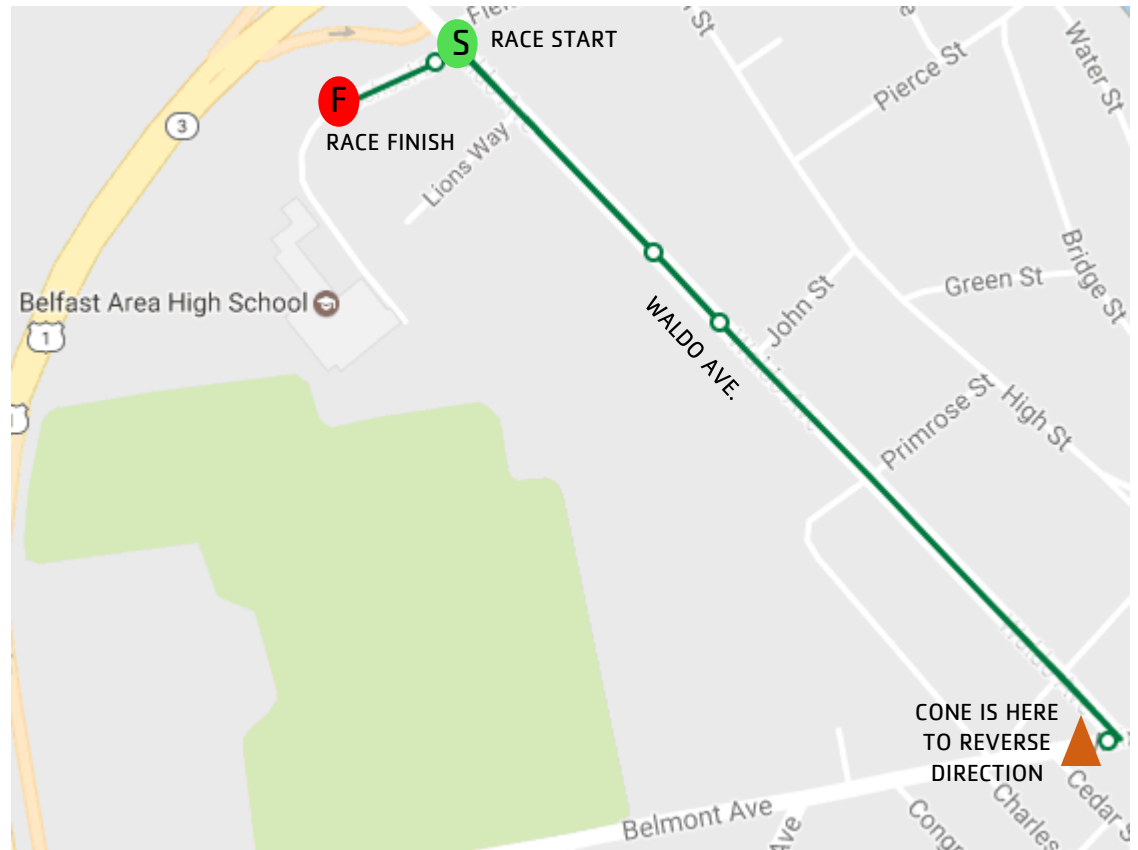

FOR YOUTH DEVELOPMENT®
FOR HEALTHY LIVING
FOR SOCIAL RESPONSIBILITY

Pancake Triple Stack: a Trio of Road Races 1-Mile Family Fun Run / Walk Road Race Course Map

Date: Sunday, October 1, 2017
Location: Belfast Area High School (BAHS)
98 Waldo Avenue, Belfast, ME
Race Time: 8:30 a.m.
Course: Flat as a pancake!
1 mile down Waldo Avenue and back!

RACE START: End of School Drive, Waldo Avenue

- Turn right onto Waldo Avenue
- Proceed down Waldo Avenue
- Reverse direction at cone (flagger)
- Proceed back down Waldo Avenue

RACE ENDS at B.A.H.S.

Waldo County YMCA